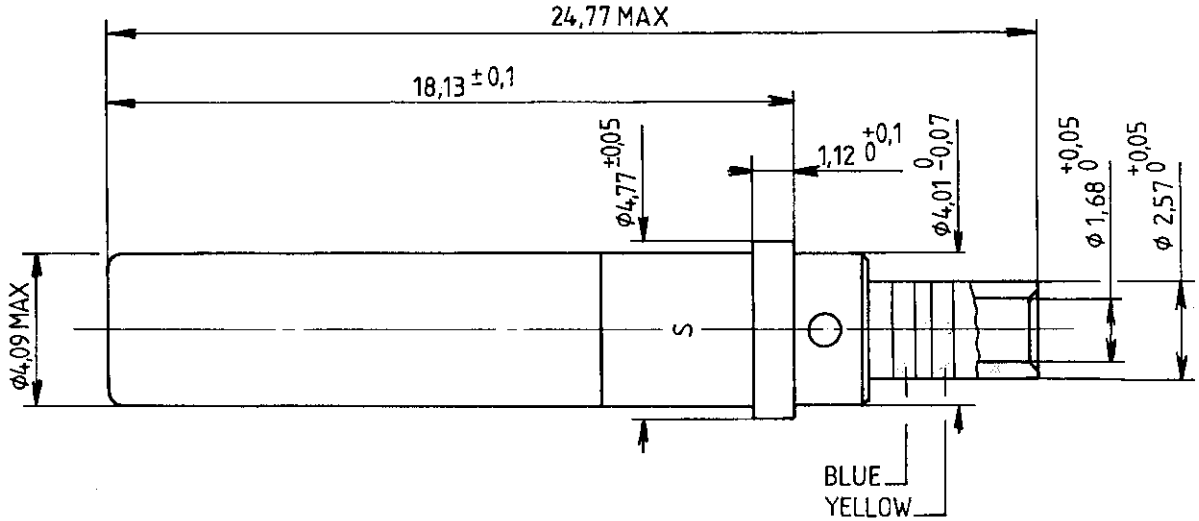

TITRE : SIZE12 CRIMP SOCKET CONTACT FOR AWG16 CABLE
CUST. MBB

SERIE : MPX

PEN : 91006

MATERIAL AND FINISH:

BODY CONTACT : BERYLLIUM COPPER _ GOLD OVER NICKEL UNDERPLATE
PROTECTIVE SLEEVE : PASSIVATED STAINLESS STEEL .

WIRES ACCOMODATED : AWG 16 _ 18 _ 20
STRIP LENGTH : 6 MM

TOOLING :

CRIMPING TOOL : M22520/1_01 (RADIALL 282291)

SELECTOR POSITION : 4 FOR AWG 20

5 FOR AWG 18

6 FOR AWG 16

POSITIONER : M 22520/1_02 (RADIALL 282 972) _YELLOW TURRET